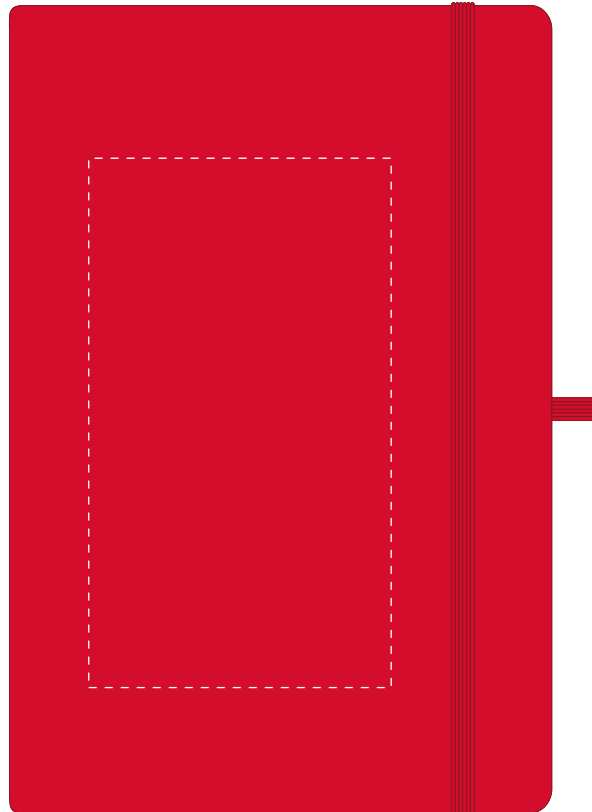

Your Ref:	Quantity:	Product Code: QS0745
Our Ref:	Version: 1	Product Colour: RED

PRINTING CONCERNS:**PRODUCT INFO: DUE TO THE NATURE OF THE PRODUCT THE PRINT POSITION MAY VARY BY 2 - 3 MM**

We stock this item in the following colours

**PANTONE REFERENCE(S)**

● Debossing / Foil Blocking

ARTWORK SCALE 50%

Product Image for visualisation
- colours may vary

- CENTRED TO PRINT AREA
- CENTRED TO NOTEBOOK

The dashed line is to demonstrate print area and will not appear on your printed item